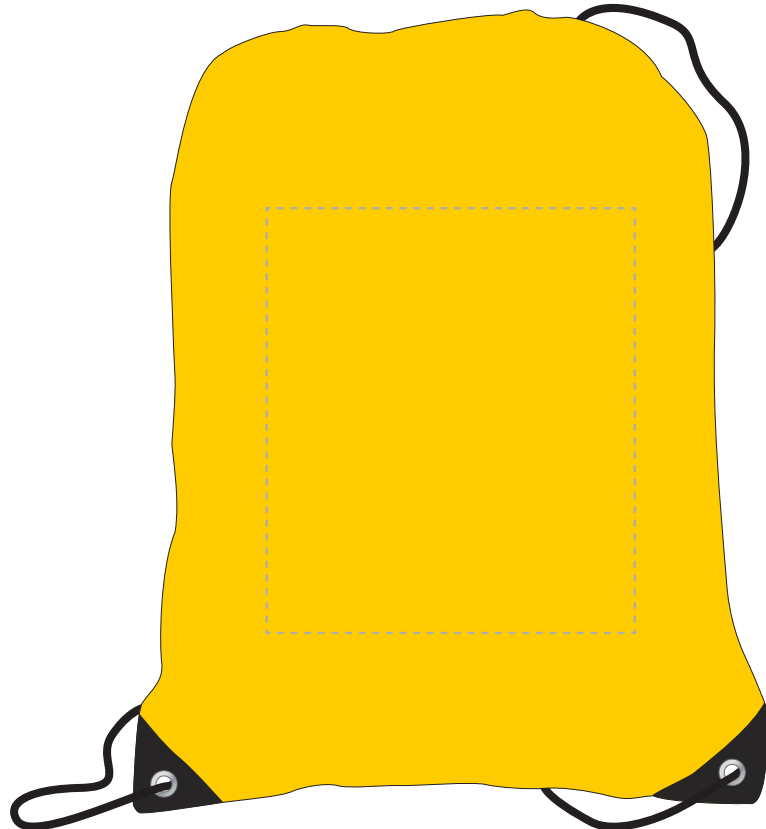

Your Ref:	Quantity:	Product Code: QB0609
Our Ref:	Version: 1	Product Colour: YELLOW

PRINTING CONCERNS:

We stock this item in the following colours

**PANTONE REFERENCE(S)**
 Full colour uv printing

ARTWORK SCALE 25%

The dashed line is to demonstrate print area and will not appear on your printed item

PLEASE NOTE:

- All colours including print and product are for visual purposes only and should not be regarded as the actual colour of the product and print.
- Some products may vary from batch to batch and may differ from previous orders.
- The colour and texture of a product can also have an effect on the final print colour.
- By approving this order we accept that you understand these terms.